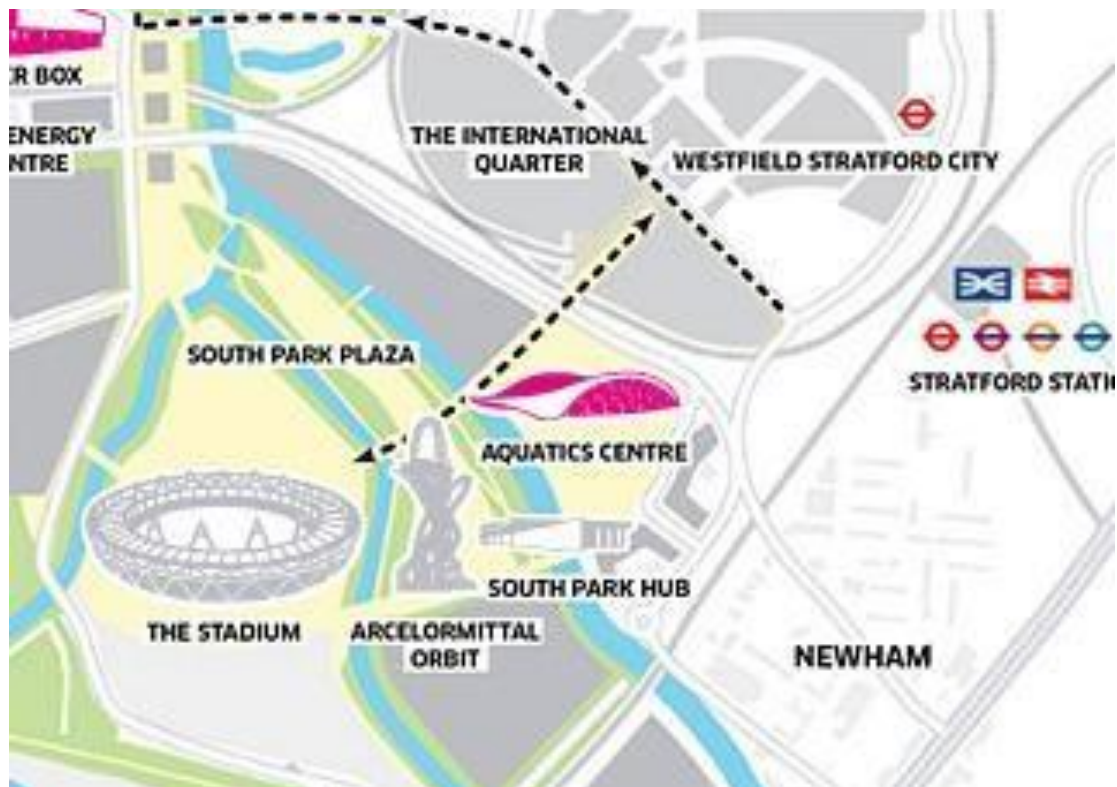

ESSA 62nd SECONDARY SCHOOLS' TEAM CHAMPIONSHIPS 2019

HANDBOOK for Competitors, Spectators, Officials/Helpers

16th November 2019

London Aquatic Centre

Olympic Park, London E20 2ZQ